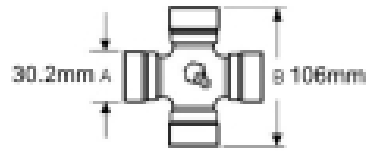

VTE3012 Quick Release Pin Yoke 1 3/8" X 6 spline

Part No: VTE3012

Price: £47.98 (exc VAT) | £57.58 (inc VAT)

Specifications

VTE3012 Outer Quick Release Pin Yoke

for UJ 35mm x 94mm (VTE 5012)

1 3/8" x 6 spline

Optional Extras

VTE5012 Universal joint 35mm x 94mm

Part No:
VTE5012
Price:
£48.24 (exc
VAT)
£57.89 (inc
VAT)

VTE5039 Universal Joint 30.2mm x 106mm

Part No:
VTE5039
Price:
£97.30 (exc
VAT)
£116.76
(inc VAT)