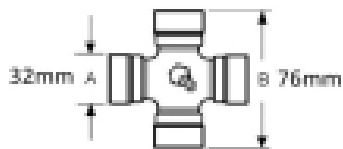

See image key for size data

Shaft size - A 1 3/8, 21

Yoke length - L 112mm

Pin centre - P 20mm

Jaw width - X 89mm

Optional Extras

VTE5008 Universal joint 32mm x 76mm

Part No: