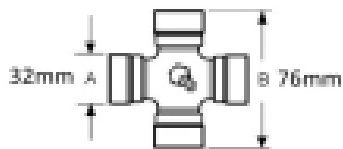

Optional Extras

VTE5008 Universal joint 32mm x 76mm

Part No:

VTE5008

Price:

£44.97 (exc
VAT)

£53.96 (inc
VAT)