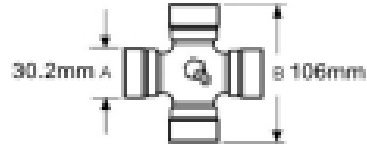

See image key for size data

Shaft size - A 1 3/8, 21

Yoke length - L 125mm

Pin centre - P 20mm

Jaw width - X 117mm

Optional Extras

VTE5009 Universal joint 35mm x 106.5mm

Part No:
VTE5009
Price:
£38.69 (exc
VAT)
£46.43 (inc
VAT)

VTE5039 Universal Joint 30.2mm x 106mm

Part No:
VTE5039
Price:
£97.30 (exc
VAT)
£116.76
(inc VAT)