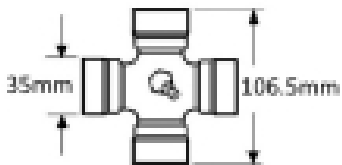

See image key for size data

Shaft size - A 1 3/8, 21

Yoke length - L 125mm

Pin centre - P 20mm

Jaw width - X 117mm

Optional Extras

VTE5009 Universal joint 35mm x 106.5mm

Part No:
VTE5009
Price:
£38.69 (exc
VAT)
£46.43 (inc
VAT)

VTE5039 Universal Joint 30.2mm x 106mm

Part No:
VTE5039
Price:
£97.30 (exc
VAT)
£116.76
(inc VAT)