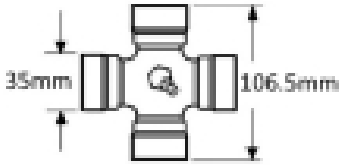

See image key for size data

Shaft size - A 1 3/8, 21

Yoke length - L 125mm

Pin centre - P 20mm

Jaw width - X 117mm

Optional Extras

VTE5009 Universal joint 35mm x 106.5mm

Part No:
VTE5009
Price:
£38.69 (exc
VAT)
£46.43 (inc
VAT)

VTE5039 Universal Joint 30.2mm x 106mm

Part No:
VTE5039
Price:
£97.30 (exc
VAT)
£116.76
(inc VAT)