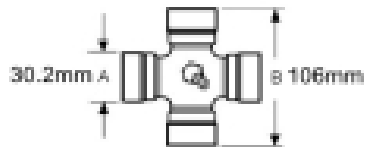

Part No:
VTE5039
Price:
£97.30 (exc
VAT)
£116.76
(inc VAT)