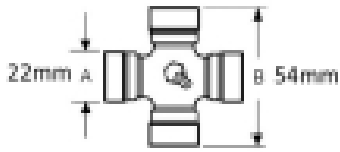

VTE3027 Quick Release Pin Yoke 1 3/8" X 21 spline

Part No: VTE3027

Price: £31.38 (exc VAT) | £37.66 (inc VAT)

Specifications

VTE3027 Quick Release Pin Yoke

fits 22mm x 54mm (VTE 5011)

1 3/8" 21 spline

Shaft size - A 1 3/8, 21

Yoke length - L 95mm

Pin centre - P 17mm

Jaw width - X 66mm

Optional Extras

VTE5011 Universal joint 22mm x 54mm

Part No:

VTE5011

Price: