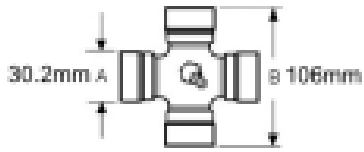

VTE3028 Quick Release Pin Yoke 1 3/8" X 21 spline

Part No: VTE3028

Price: £68.31 (exc VAT) | £81.97 (inc VAT)

Specifications

VTE3028 Quick Release Pin Yoke

for UJ 35mm x 94mm (VTE 5012)

1 3/8" x 21 spline

Shaft size - A 1 3/8, 21

Yoke length - L 122mm

Pin centre - P 24mm

Jaw width - X 109mm

Optional Extras

VTE5039 Universal Joint 30.2mm x 106mm

Part No:

VTE5039

Price: