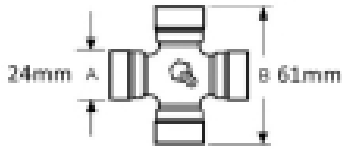

Shaft size - A 1 3/8, 21

Yoke length - L 98mm

Pin centre - P 17.5mm

Jaw width - X 73mm

Optional Extras

VTE5003 - Universal joint 24mm x 61mm

Part No:

VTE5003