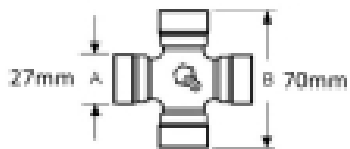

Optional Extras

VTE5001 - Universal joint 27mm x 70mm

Part No:

VTE5001

Price:

£23.89 (exc
VAT)

£28.67 (inc
VAT)