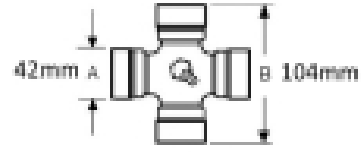

### Specifications

VTE3034 Outer Yoke, Outer Quick Release Pin,  
to fit 42mm x 104mm UJ (VTE 5015 & VTE5030)

1 3/8", 21 spline

Shaft size - A 1 3/8, 21

Yoke length - L 137mm

Pin centre - P 35mm

Jaw width - X 122mm

### Optional Extras

VTE5015 Universal joint 42mm x 104mm

**Part No:**  
VTE5015

**Price:**  
£122.50 (exc VAT)  
£147.00 (inc VAT)

VTE5030 Universal Joint 42mm x 104mm

**Part No:**  
VTE5030

**Price:**  
£129.94 (exc VAT)  
£155.93 (inc VAT)