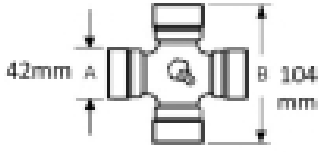

### Specifications

VTE3034 Outer Yoke, Outer Quick Release Pin,  
to fit 42mm x 104mm UJ (VTE 5015 & VTE5030)

1 3/8", 21 spline

Shaft size - A 1 3/8, 21

Yoke length - L 137mm

Pin centre - P 35mm

Jaw width - X 122mm

### Optional Extras

VTE5015 Universal joint 42mm x 104mm

**Part No:**  
VTE5015

**Price:**  
£122.50 (exc VAT)  
£147.00 (inc VAT)

VTE5030 Universal Joint 42mm x 104mm

**Part No:**  
VTE5030

**Price:**  
£129.94 (exc VAT)  
£155.93 (inc VAT)