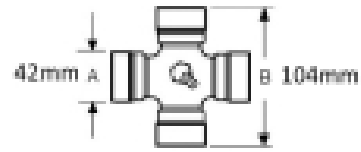

### Specifications

VTE3034 Outer Yoke, Outer Quick Release Pin,  
to fit 42mm x 104mm UJ (VTE 5015 & VTE5030)  
1 3/8", 21 spline  
Shaft size - A 1 3/8, 21  
Yoke length - L 137mm  
Pin centre - P 35mm  
Jaw width - X 122mm

### Optional Extras

VTE5015 Universal joint 42mm x 104mm

**Part No:**  
VTE5015  
**Price:**  
£122.50 (exc VAT)  
£147.00 (inc VAT)

VTE5030 Universal Joint 42mm x 104mm

**Part No:**  
VTE5030  
**Price:**  
£158.12 (exc VAT)  
£189.74 (inc VAT)