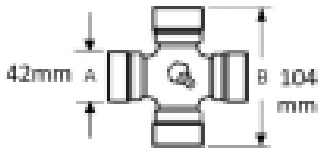

VTE5015 Universal joint 42mm x 104mm

Part No:
VTE5015
Price:
£122.50 (exc VAT)
£147.00 (inc VAT)