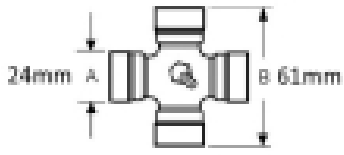

### Specifications

VTE3041 Quick Release Pin Yoke

fits UJ 24mm x 61mm (VTE 5003)

1 1/8" 6 spline

Shaft size - A 1 1/8, 6

Yoke length - L 98mm

Pin centre - P 17.5mm

Jaw width - X 73mm

### Optional Extras

VTE5003 - Universal joint 24mm x 61mm

**Part No:**  
VTE5003

**Price:**  
£25.06 (exc  
VAT)  
£30.07 (inc  
VAT)