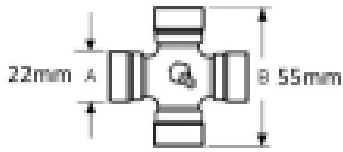

VTE3044 Quick Release Pin Yoke 1 3/8" 21 spline

Part No: VTE3044

Price: £32.02 (exc VAT) | £38.42 (inc VAT)

Specifications

VTE3044 Quick Release Pin Yoke

fits UJ 22mm x 55mm (VTE 5000)

1 3/8" 21 spline

Shaft size - A 1 3/8, 21

Yoke length - L 95mm

Pin centre - P 17mm

Jaw width - X 66mm

Optional Extras

VTE5000 - Universal joint 22mm x 55mm

Part No:
VTE5000

Price:
£20.11 (exc
VAT)
£24.13 (inc
VAT)