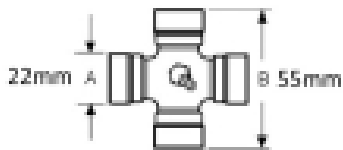

VTE3044 Quick Release Pin Yoke 1 3/8" 21 spline

Part No: VTE3044

Price: £32.02 (exc VAT) | £38.42 (inc VAT)

Specifications

VTE3044 Quick Release Pin Yoke

fits UJ 22mm x 55mm (VTE 5000)

1 3/8" 21 spline

Shaft size - A 1 3/8, 21

Yoke length - L 95mm

Pin centre - P 17mm

Jaw width - X 66mm

Optional Extras

VTE5000 - Universal joint 22mm x 55mm

Part No:
VTE5000

Price:
£20.11 (exc
VAT)
£24.13 (inc
VAT)