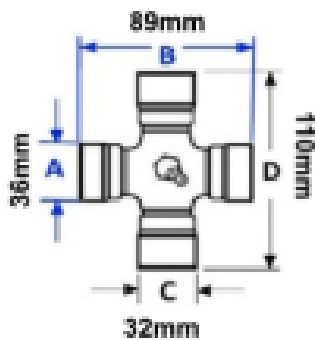

VTE3053 Yoke Inner Star Tube

Part No: VTE3053

Price: £240.14 (exc VAT) | £288.17 (inc VAT)

Specifications

VTE3053 Yoke Inner Star Tube Wide Angle

fits UJ series assembly 36mm x 89mm / 32mm x 110mm

For image key to dimensions see image 2

Equivalent profile to S4

Tube size 51 x 37mm

Pin size - S 10mm

Yoke diameter - D 70mm

Ball diameter 30mm

Yoke width - X 106mm

Yoke length - L 105mm

Optional Extras

VTE2030 Inner Star PTO Tube - Per Metre

A 50mm
B 37mm

Part No:
VTE2030
Price:
£142.08 (exc VAT)
£170.49 (inc VAT)

VTE2330 Star PTO Tube Inner Star

A 50mm
B 37mm

Part No:
VTE2330
Price:
£152.82 (exc VAT)
£183.38 (inc VAT)

VTE5032 Universal Joint 36mm x 89mm - 32mm x 110mm Wide Angle

Part No:
VTE5032
Price:
£99.71 (exc VAT)
£119.65 (inc VAT)