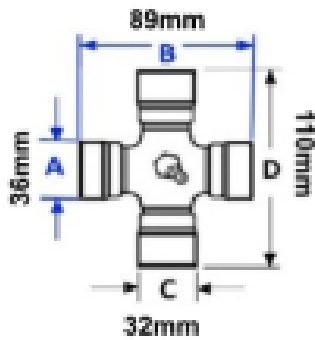

VTE3053 Yoke Inner Star Tube

Part No: VTE3053

Price: £240.14 (exc VAT) | £288.17 (inc VAT)

Specifications

VTE3053 Yoke Inner Star Tube Wide Angle

fits UJ series assembly 36mm x 89mm / 32mm x 110mm

For image key to dimensions see image 2

Equivalent profile to S4

Tube size 51 x 37mm

Pin size - S 10mm

Yoke diameter - D 70mm

Ball diameter 30mm

Yoke width - X 106mm

Yoke length - L 105mm

Optional Extras

VTE2030 Inner Star PTO Tube - Per Metre

A 50mm
B 37mm

Part No:
VTE2030
Price:
£142.08 (exc VAT)
£170.49 (inc VAT)

VTE2330 Star PTO Tube Inner Star

A 50mm
B 37mm

Part No:
VTE2330
Price:
£152.82 (exc VAT)
£183.38 (inc VAT)

VTE5032 Universal Joint 36mm x 89mm - 32mm x 110mm Wide Angle

Part No:
VTE5032
Price:
£99.71 (exc VAT)
£119.65 (inc VAT)