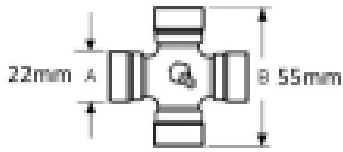

VTE3054 Quick Release Pin Yoke 1 1/8" 6 spline

Part No: VTE3054

Price: £32.44 (exc VAT) | £38.93 (inc VAT)

Specifications

VTE3054 Quick Release Pin Yoke

fits UJ 22mm x 55mm (VTE 5000)

1 1/8" 6 spline

Shaft size - A 1 1/8, 6

Yoke length - L 95mm

Pin centre - P 17mm

Jaw width - X 66mm

Optional Extras

VTE5000 - Universal joint 22mm x 55mm

Part No:
VTE5000

Price:
£20.11 (exc
VAT)
£24.13 (inc
VAT)