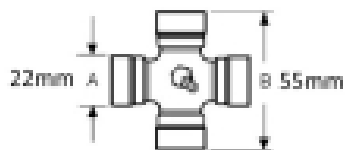

VTE5000 - Universal joint 22mm x 55mm

Part No:

VTE5000

Price:

£20.11 (exc

VAT)

£24.13 (inc

VAT)