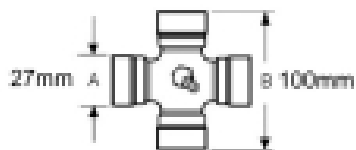

VTE3060 Quick Release Pin Yoke 1 3/4 X 6 spline

Part No: VTE3060

Price: £56.52 (exc VAT) | £67.82 (inc VAT)

Specifications

VTE3060 Quick Release Pin Yoke

fits UJ 30mm x 92mm (VTE 5005)

1 3/4" 6 spline

Shaft size - A 1 3/4, 6

Yoke length - L 122mm

Pin centre - P 24mm

Jaw width - X 109mm

Optional Extras

VTE5038 Universal Joint 27mm x 100mm

Part No:
VTE5038

Price:
£88.24 (exc
VAT)
£105.89 (inc
VAT)