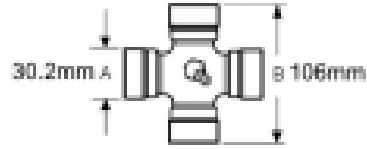

### Specifications

VTE306 Quick Release Pin Yoke

fits UJ 35mm x 106.5mm (VTE 5009)

1 3/4" 6 spline

Shaft size - A 1 3/4, 6

Yoke length - L 125mm

Pin centre - P 20mm

Jaw width - X 117mm

### Optional Extras

VTE5009 Universal joint 35mm x 106.5mm

**Part No:**  
VTE5009  
**Price:**  
£38.69 (exc  
VAT)  
£46.43 (inc  
VAT)

VTE5039 Universal Joint 30.2mm x 106mm

**Part No:**  
VTE5039  
**Price:**  
£97.30 (exc  
VAT)  
£116.76  
(inc VAT)