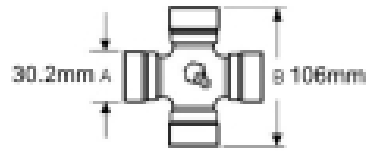

Yoke length - L 125mm

Pin centre - P 20mm

Jaw width - X 117mm

Optional Extras

VTE5009 Universal joint 35mm x 106.5mm

Part No:
VTE5009
Price:
£38.69 (exc VAT)
£46.43 (inc VAT)

VTE5039 Universal Joint 30.2mm x 106mm