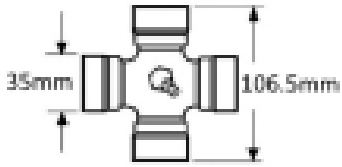

VTE3062 Quick Release Pin Yoke 1 3/4" X 6 spline

Part No: VTE3062

Price: £86.69 (exc VAT) | £104.03 (inc VAT)

Specifications

VTE306 Quick Release Pin Yoke

fits UJ 35mm x 106.5mm (VTE 5009)

1 3/4" 6 spline

Shaft size - A 1 3/4, 6

Yoke length - L 125mm

Pin centre - P 20mm

Jaw width - X 117mm

Optional Extras

VTE5009 Universal joint 35mm x 106.5mm

Part No:
VTE5009
Price:
£38.69 (exc VAT)
£46.43 (inc VAT)

VTE5039 Universal Joint 30.2mm x 106mm