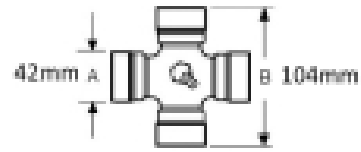

### Specifications

VTE3085 Outer Yoke, Outer Quick Release Pin,  
to fit 42mm x 104mm UJ (VTE 5015 & VTE5030)  
1 3/4", 20 spline  
Shaft size - A 1 3/4, 20  
Yoke length - L 137mm  
Pin centre - P 30mm  
Jaw width - X 122mm

### Optional Extras

VTE5015 Universal joint 42mm x 104mm

**Part No:**  
VTE5015  
**Price:**  
£122.50 (exc VAT)  
£147.00 (inc VAT)

VTE5030 Universal Joint 42mm x 104mm

**Part No:**  
VTE5030  
**Price:**  
£158.12 (exc VAT)  
£189.74 (inc VAT)