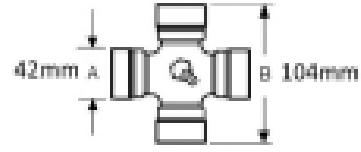

VTE3085 Quick Release Pin Yoke 1 3/4" 20 spline

Part No: VTE3085

Price: £185.32 (exc VAT) | £222.38 (inc VAT)

Specifications

VTE3085 Outer Yoke, Outer Quick Release Pin,
to fit 42mm x 104mm UJ (VTE 5015 & VTE5030)
1 3/4", 20 spline
Shaft size - A 1 3/4, 20
Yoke length - L 137mm
Pin centre - P 30mm
Jaw width - X 122mm

Optional Extras

VTE5015 Universal joint 42mm x 104mm

Part No:
VTE5015
Price:
£122.50 (exc VAT)
£147.00 (inc VAT)

VTE5030 Universal Joint 42mm x 104mm

Part No:
VTE5030
Price:
£129.94 (exc VAT)
£155.93 (inc VAT)