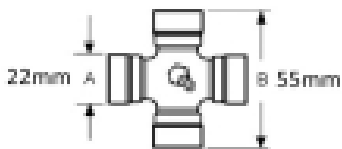

Part No:
VTE5000
Price:
£20.11 (exc
VAT)
£24.13 (inc
VAT)