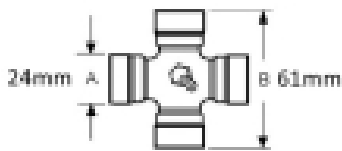

Tube size 34.5 x 40mm

Tube end OD - D 58mm

Yoke length - L 82mm

Roll pin diameter - S 10mm

Jaw width - X 71mm

Equivalent tube profile to 0v

Optional Extras

VTE2002 Lemon PTO tube Inner -
Per Metre

A 60mm
B 34.5mm
W 4mm

Part No:
VTE2002
Price:
£46.34 (exc
VAT)
£55.61 (inc
VAT)

VTE2302 Lemon PTO Tube Inner -
Per Metre

A 60mm
B 34.5mm
W 4mm

Part No:
VTE2302
Price:
£40.87 (exc
VAT)
£49.04 (inc
VAT)

VTE5003 - Universal joint 24mm x
61mm