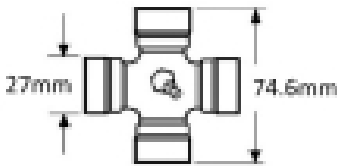

See image key for size data

Tube size 39.5 x 49mm

Tube end OD - D 70mm

Yoke length - L 98mm

Roll pin diameter - S 10mm

Jaw width - X 85mm

Equivalent tube profile to 1b

Optional Extras

VTE2006 Lemon PTO Tube Inner -
Per Metre

A 49mm
B 38.5mm
W 4.5mm

Part No:
VTE2006
Price:
£56.47 (exc
VAT)
£67.77 (inc
VAT)

VTE2306 Lemon PTO Tube Inner

A 49mm
B 38.5mm
W 4.5mm

Part No:
VTE2306
Price:
£56.51 (exc
VAT)
£67.81 (inc
VAT)

VTE5004 Universal Joint 27mm x
74.6mm

Part No:
VTE5004
Price:
£15.31 (exc
VAT)
£18.37 (inc
VAT)