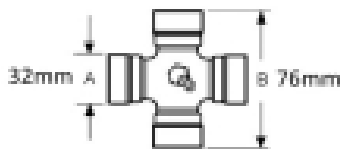

Part No:
VTE5008
Price:
£44.97 (exc
VAT)
£53.96 (inc
VAT)