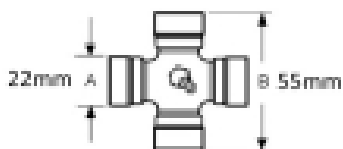

Part No:
VTE5000
Price:
£20.11 (exc
VAT)
£24.13 (inc
VAT)