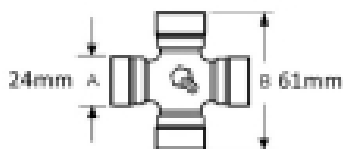

Tube size 30 x 39mm

Tube end OD - D 47mm

Yoke length - L 82mm

Roll pin diameter - S 8mm

Jaw width - X 71mm

Equivalent tube profile to 0a

Optional Extras

VTE2001 Lemon PTO tube Outer -
Per Metre

A 39mm
B 30mm
W 2.8mm

Part No:
VTE2001
Price:
£26.05 (exc
VAT)
£31.26 (inc
VAT)

VTE2301 Lemon PTO Tube Outer
profile Oa

A 39mm
B 30mm
W 2.8mm

Part No:
VTE2301
Price:
£28.90 (exc
VAT)
£34.68 (inc
VAT)

VTE5003 - Universal joint 24mm x
61mm