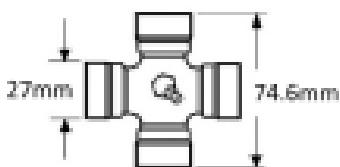

See image key for size data

Tube size 48 x 57.5mm

Tube end OD - D 70mm

Yoke length - L 98mm

Roll pin diameter - S 10mm

Jaw width - X 85mm

Equivalent tube profile to 2a

Optional Extras

VTE2005 Lemon PTO Tube Outer -
Per Metre

A 57.5mm
B 48mm
W 4mm

Part No:
VTE2005
Price:
£56.48 (exc
VAT)
£67.77 (inc
VAT)

VTE2305 Lemon PTO Tube Outer

A 57.5mm
B 48mm
W 4mm

Part No:
VTE2305
Price:
£55.25 (exc
VAT)
£66.30 (inc
VAT)

VTE5004 Universal Joint 27mm x
74.6mm

Part No:
VTE5004
Price:
£15.00 (exc
VAT)
£18.00 (inc
VAT)