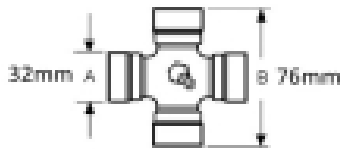

Tube end OD - D 70mm

Yoke length - L 96mm

Roll pin diameter - S 10mm

Jaw width - X 89mm

Equivalent tube profile to 2a

Optional Extras

VTE2005 Lemon PTO Tube Outer -
Per Metre

A 57.5mm
B 48mm
W 4mm

Part No:
VTE2005
Price:
£56.48 (exc
VAT)
£67.77 (inc
VAT)

VTE2305 Lemon PTO Tube Outer

A 57.5mm
B 48mm
W 4mm

Part No:
VTE2305
Price:
£57.64 (exc
VAT)
£69.17 (inc
VAT)

VTE5008 Universal joint 32mm x
76mm

Part No:
VTE5008
Price:
£44.97 (exc
VAT)
£53.96 (inc
VAT)