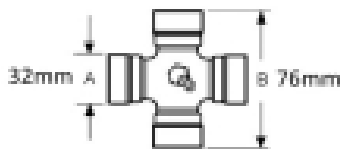

Tube end OD - D 70mm

Yoke length - L 96mm

Roll pin diameter - S 10mm

Jaw width - X 89mm

Equivalent tube profile to 2a

Optional Extras

VTE2005 Lemon PTO Tube Outer -
Per Metre

A 57.5mm
B 48mm
W 4mm

Part No:
VTE2005
Price:
£56.48 (exc
VAT)
£67.77 (inc
VAT)

VTE2305 Lemon PTO Tube Outer

A 57.5mm
B 48mm
W 4mm

Part No:
VTE2305
Price:
£57.64 (exc
VAT)
£69.17 (inc
VAT)

VTE5008 Universal joint 32mm x
76mm

Part No:
VTE5008
Price:
£44.97 (exc
VAT)
£53.96 (inc
VAT)