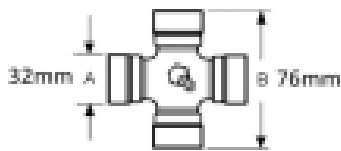

Part No:
VTE5008
Price:
£44.97 (exc
VAT)
£53.96 (inc
VAT)