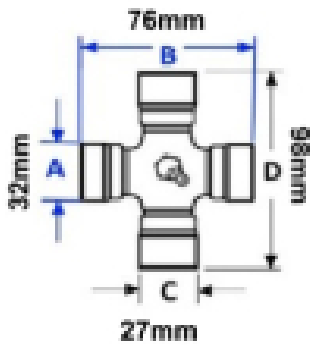

### Specifications

Vapormatic, VTE3160,

Wide angle outer PTO Yoke, Inner Lemon tube 2a,

VTE 5020, VTE5033 UJ

See image key for size data

Equivalent profile to 2a

Tube size 57.5 x 48mm

Pin size - S 10mm

Yoke diameter - D 70mm

Ball diameter 27mm

Yoke width - X 85mm

Yoke length - L 108mm

## **Optional Extras**

VTE2005 Lemon PTO Tube Outer -  
Per Metre

A 57.5mm  
B 48mm  
W 4mm

**Part No:**  
VTE2005  
**Price:**  
£56.48 (exc  
VAT)  
£67.77 (inc  
VAT)

VTE2305 Lemon PTO Tube Outer

A 57.5mm  
B 48mm  
W 4mm

**Part No:**  
VTE2305  
**Price:**  
£57.64 (exc  
VAT)  
£69.17 (inc  
VAT)

VTE5033 Universal Joint 32mm X  
76mm - 27mm x 98mm Wide  
Angle

**Part No:**  
VTE5033  
**Price:**  
£73.60 (exc  
VAT)  
£88.32 (inc  
VAT)