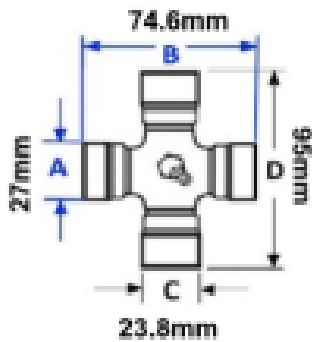

10mm pin

See image key for size data

Equivalent profile to 1

Tube size 48 x 41mm

Pin size - S 10mm

Yoke diameter - D 58mm

Ball diameter 24mm

Yoke width - X 85mm

Yoke length - L 98mm

Optional Extras

VTE2003 Lemon PTO tube Outer -
Per Metre

A 57.5mm
B 48mm
W 4mm

Part No:
VTE2003

Price:
£37.29 (exc
VAT)
£44.74 (inc
VAT)

VTE2303 Lemon PTO Tube Outer -
Per Metre

A 48mm
B 41mm
W 3mm

Part No:
VTE2303

Price:
£38.94 (exc
VAT)
£46.73 (inc
VAT)

VTE5017 Universal joint 27mm x
74.6mm - 23.8mm x 95mm Wide
Angle

Part No:
VTE5017

Price:
£70.53 (exc
VAT)
£84.64 (inc
VAT)