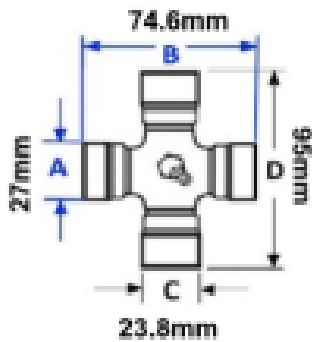

10mm pin

See image key for size data

Equivalent profile to 1

Tube size 48 x 41mm

Pin size - S 10mm

Yoke diameter - D 58mm

Ball diameter 24mm

Yoke width - X 85mm

Yoke length - L 98mm

Optional Extras

VTE2003 Lemon PTO tube Outer -
Per Metre

A 57.5mm
B 48mm
W 4mm

Part No:
VTE2003

Price:
£37.29 (exc
VAT)
£44.74 (inc
VAT)

VTE2303 Lemon PTO Tube Outer -
Per Metre

A 48mm
B 41mm
W 3mm

Part No:
VTE2303

Price:
£37.30 (exc
VAT)
£44.76 (inc
VAT)

VTE5017 Universal joint 27mm x
74.6mm - 23.8mm x 95mm Wide
Angle

Part No:
VTE5017

Price:
£69.15 (exc
VAT)
£82.98 (inc
VAT)