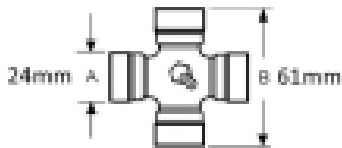

Tube end OD - D 47mm

Yoke length - L 82mm

Roll pin diameter - S 8mm

Jaw width - X 71mm

Optional Extras

VTE2011 Triangular PTO tube
Inner - Per Metre

Part No:
VTE2011
Price:
£26.38 (exc
VAT)
£31.66 (inc
VAT)

VTE2311 Triangular Tube Inner

Part No:
VTE2311
Price:
£30.17 (exc
VAT)
£36.20 (inc
VAT)

VTE5003 - Universal joint 24mm x
61mm

Part No:
VTE5003
Price:
£25.06 (exc
VAT)
£30.07 (inc
VAT)