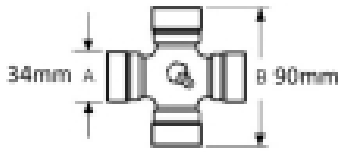

VTE5002 Universal joint 34 x 90mm

Part No:

VTE5002

Price:

£38.18 (exc

VAT)

£45.82 (inc

VAT)