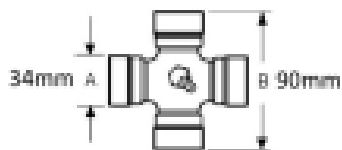

VTE5002 Universal joint 34 x 90mm

Part No:

VTE5002

Price:

£38.18 (exc

VAT)

£45.82 (inc

VAT)