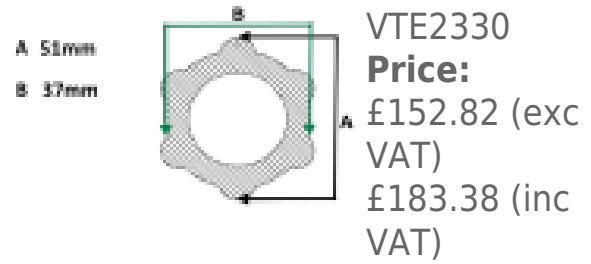

Part No:
VTE2330
Price:
£152.82 (exc VAT)
£183.38 (inc VAT)

VTE5029 Universal Joint 36mm x 89mm

Part No:
VTE5029
Price:
£74.57 (exc VAT)
£89.48 (inc VAT)