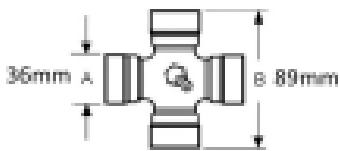

36mm A

B 89mm

Part No:
VTE5029

Price:
£74.57 (exc VAT)
£89.48 (inc VAT)