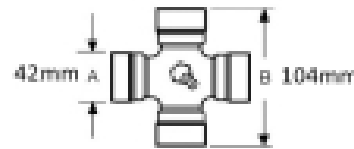

Part No:
VTE5030
Price:
£158.12 (exc
VAT)
£189.74 (inc
VAT)