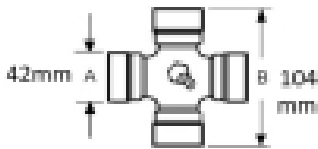

Part No:
VTE2031
Price:
£79.40 (exc
VAT)
£95.28 (inc
VAT)

VTE2331 Star PTO Tube Outer
Star

A 61mm
B 47mm
W 4.5mm

Part No:
VTE2331
Price:
£92.29 (exc
VAT)
£110.75 (inc
VAT)

VTE5015 Universal joint 42mm x
104mm