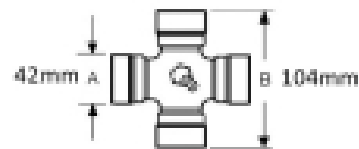

Part No:
VTE5030
Price:
£129.94 (exc
VAT)
£155.93 (inc
VAT)