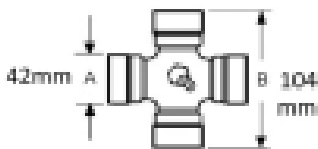

Part No:
VTE5015
Price:
£122.50 (exc
VAT)
£147.00 (inc
VAT)

VTE5030 Universal Joint 42mm x
104mm