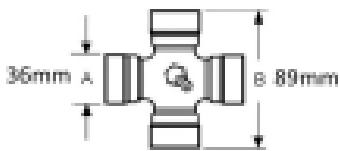

Tube size 61 x 47mm

Tube end OD - D 70mm

Yoke length - L 105mm

Roll pin diameter - S 10mm

Jaw width - X 106mm

Equivalent tube profile to s5

Optional Extras

VTE2031 Star PTO Tube Outer Star
- Per Metre

A 61mm
B 47mm
W 4.5mm

Part No:
VTE2031

Price:
£79.40 (exc
VAT)
£95.28 (inc
VAT)

VTE2331 Star PTO Tube Outer
Star

A 61mm
B 47mm
W 4.5mm

Part No:
VTE2331

Price:
£92.29 (exc
VAT)
£110.75 (inc
VAT)

VTE5029 Universal Joint 36mm x
89mm