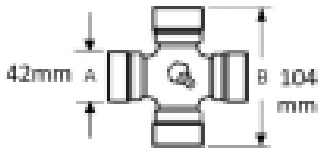

A 50mm
B 37mm

Part No:
VTE2030
Price:
£142.08 (exc VAT)
£170.49 (inc VAT)

VTE2330 Star PTO Tube Inner Star

A 50mm
B 37mm

Part No:
VTE2330
Price:
£152.82 (exc VAT)
£183.38 (inc VAT)

VTE5015 Universal joint 42mm x 104mm