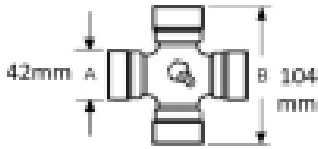

Optional Extras

VTE5015 Universal joint 42mm x
104mm

Part No:

VTE5015

Price:

£122.50 (exc
VAT)

£147.00 (inc
VAT)