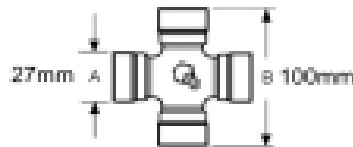

Optional Extras

VTE2100 Splined bar inner 35mm
12 spline

A 35mm

Part No:
VTE2100

Price:
£105.55
(exc VAT)
£126.66 (inc
VAT)

VTE5038 Universal Joint 27mm x
100mm

Part No:
VTE5038

Price:
£88.24 (exc
VAT)
£105.89 (inc
VAT)