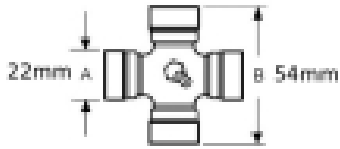

See image key for size data

Bore Size - A 25mm

Yoke Length - L 79mm

Pin centre - P 15mm

Pin hole size - S 8mm

Jaw width - X 65mm

Optional Extras

VTE5011 Universal joint 22mm x 54mm