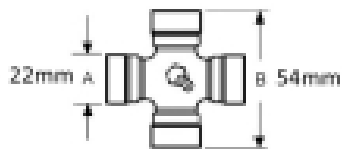

See image key for size data

Bore Size - A 25mm

Yoke Length - L 79mm

Pin centre - P 15mm

Pin hole size - S 8mm

Jaw width - X 65mm

Optional Extras

VTE5011 Universal joint 22mm x 54mm