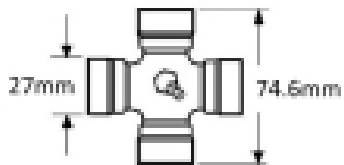

See image key for size data

Bore Size - A 1 1/4

Yoke Length - L 98mm

Pin centre - P 20mm

Pin hole size - S 3/8

Jaw width - X 85mm

Optional Extras

VTE5004 Universal Joint 27mm x 74.6mm

Part No:

VTE5004

Price:

£15.31 (exc
VAT)

£18.37 (inc
VAT)

VTE5037 Universal Joint 27mm x 86mm

Part No:

VTE5037