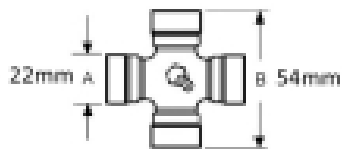

Optional Extras

VTE5011 Universal joint 22mm x 54mm

Part No:

VTE5011

Price:

£21.62 (exc
VAT)

£25.94 (inc
VAT)