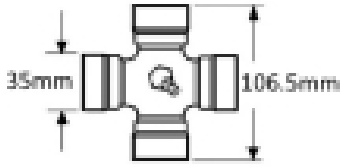

Optional Extras

VTE5009 Universal joint 35mm x 106.5mm

Part No:
VTE5009
Price:
£38.69 (exc
VAT)
£46.43 (inc
VAT)

VTE5039 Universal Joint 30.2mm x 106mm