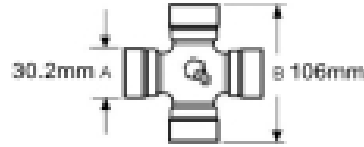

Part No:
VTE5039
Price:
£97.30 (exc
VAT)
£116.76
(inc VAT)