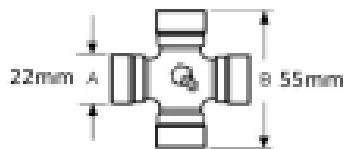

Optional Extras

VTE5000 - Universal joint 22mm x 55mm

Part No:

VTE5000

Price:

£20.11 (exc
VAT)

£24.13 (inc
VAT)