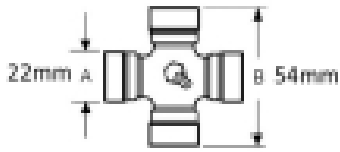

VTE3702 Plain Bore Yoke Bore 25mm With 8mm Keyway & M12 Int. Bolt

Part No: VTE3702

Price: £25.16 (exc VAT) | £30.19 (inc VAT)

Specifications

VTE3702 Plain Bore Yoke

Bore 25mm With 8mm Keyway & M12 Int. Bolt

fits UJ 22mm x 54mm (VTE 5011)

Optional Extras

VTE5011 Universal joint 22mm x 54mm

Part No:

VTE5011

Price:

£21.62 (exc
VAT)

£25.94 (inc
VAT)