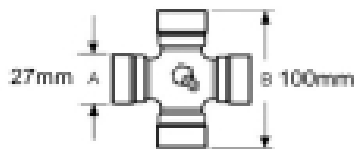

Bore 35mm, M12 Bolt

See image key for size data

Bore size - A 35mm

Bolt size M12

Key way size - C 10mm

Yoke Length - L 122mm

Pin centre - P 20mm

Jaw width - X 106mm

Optional Extras

VTE5038 Universal Joint 27mm x 100mm

Part No:

VTE5038

Price:

£88.24 (exc
VAT)

£105.89 (inc
VAT)