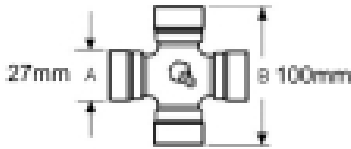

### Specifications

VTE3722 Clamp Type Yoke With Keyway & Int. Bolt

fits UJ 30mm x 92mm (VTE 5005)

Bore Size 45mm

Bolt Size M16

Key Way size C 14mm

See image key for size data

Bore size - A 45mm

Bolt size M16

Key way size - C 14mm

Yoke Length - L 122mm

Pin centre - P 20mm

Jaw width - X 106mm

## **Optional Extras**

VTE5038 Universal Joint 27mm x 100mm

**Part No:**

VTE5038

**Price:**

£88.24 (exc  
VAT)

£105.89 (inc  
VAT)