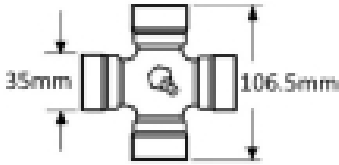

With 14mm Keyway & M16 Interfering Bolt

See image key for size data

Bore size - A 45mm

Bolt size M16

Key way size - C 14mm

Yoke Length - L 125mm

Pin centre - P 20mm

Jaw width - X 117mm

Optional Extras

VTE5009 Universal joint 35mm x 106.5mm

Part No:
VTE5009
Price:
£38.69 (exc
VAT)
£46.43 (inc
VAT)

VTE5039 Universal Joint 30.2mm x 106mm

Part No:
VTE5039
Price:
£97.30 (exc
VAT)
£116.76
(inc VAT)