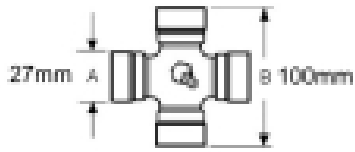

VTE3740 Clamp Type Yoke With Keyway & Int. Bolt Bore 1 3/8"

Part No: VTE3740

Price: £42.46 (exc VAT) | £50.95 (inc VAT)

Specifications

VTE3740 Clamp Type Yoke With Keyway & Int. Bolt Bore

fits UJ 30mm x 92mm (VTE 5005)

Bore size 1 3/8"

Bolt size M12

Key Way Size C 12mm

Optional Extras

VTE5038 Universal Joint 27mm x 100mm

Part No:
VTE5038

Price:
£88.24 (exc
VAT)
£105.89 (inc
VAT)