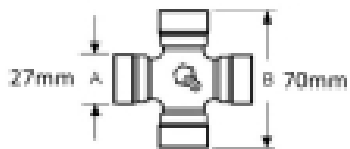

Optional Extras

VTE5001 - Universal joint 27mm x 70mm

Part No:

VTE5001

Price:

£21.50 (exc
VAT)

£25.80 (inc
VAT)