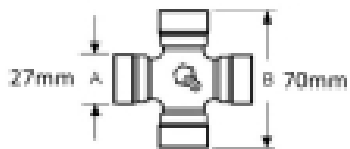

Key way size - C 8mm

Yoke Length - L 102mm

Pin centre - P 18mm

Jaw width - X 80mm