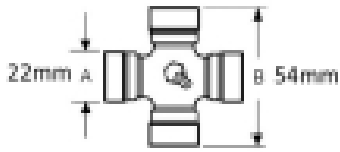

VTE3827 Clamp Type Yoke Bore 1" With 1/4" Keyway & M12 Non-Int. Bolt

Part No: VTE3827

Price: £26.95 (exc VAT) | £32.34 (inc VAT)

Specifications

VTE3827 Clamp Type Yoke

Bore 1" With 1/4" Keyway & M12 Non-Int. Bolt

fits UJ 22mm x 54mm (VTE 5011)

Optional Extras

VTE5011 Universal joint 22mm x 54mm

Part No:

VTE5011

Price:

£21.62 (exc
VAT)

£25.94 (inc
VAT)