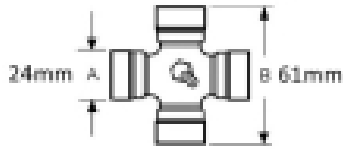

Optional Extras

VTE5003 - Universal joint 24mm x 61mm

Part No:

VTE5003

Price:

£25.06 (exc
VAT)

£30.07 (inc
VAT)