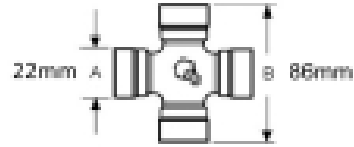

Part No:
VTE5037
Price:
£69.16 (exc
VAT)
£82.99 (inc
VAT)