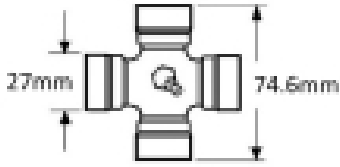

Optional Extras

VTE5004 Universal Joint 27mm x 74.6mm

Part No:
VTE5004
Price:
£15.31 (exc
VAT)
£18.37 (inc
VAT)

VTE5037 Universal Joint 27mm x 86mm