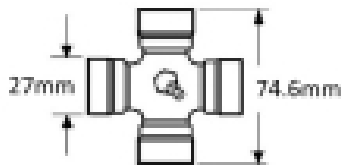

Shaft size - A 1 3/8, 6

Bolt size M12

Yoke length - L 109mm

Bolt center - P 18mm

Jaw width - X 85mm

Optional Extras

VTE5004 Universal Joint 27mm x 74.6mm

Part No:
VTE5004
Price:
£15.31 (exc
VAT)
£18.37 (inc
VAT)