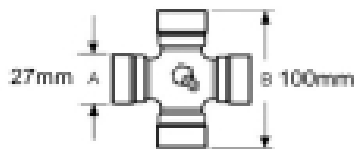

### Specifications

VTE4005 Clamp Type Yoke With Int. Bolt

fits UJ 30mm x 92mm (VTE 5005)

1 3/8" 6 spline

See image key for size data

Shaft size - A 1 3/8, 6

Bolt size M12

Yoke length - L 122mm

Bolt center - P 20mm

Jaw width - X 106mm