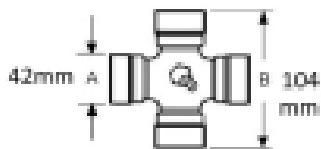

Optional Extras

VTE5015 Universal joint 42mm x 104mm

Part No:

VTE5015

Price:

£122.50 (exc VAT)

£147.00 (inc VAT)

VTE5030 Universal Joint 42mm x 104mm