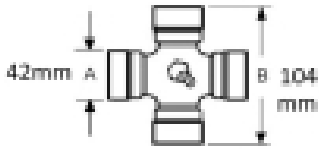

See image key for size data

Shaft size - A 1 3/4, 20

Bolt size M16

Yoke length - L 132mm

Bolt center - P 30mm

Jaw width - X 121mm

Optional Extras

VTE5015 Universal joint 42mm x 104mm