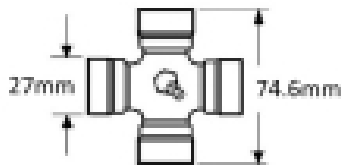

See image key for size data

Shaft size - A 1 3/8, 6

Bolt size M12

Yoke length - L 109mm

Bolt center - P 18mm

Jaw width - X 85mm

Optional Extras

VTE5004 Universal Joint 27mm x 74.6mm